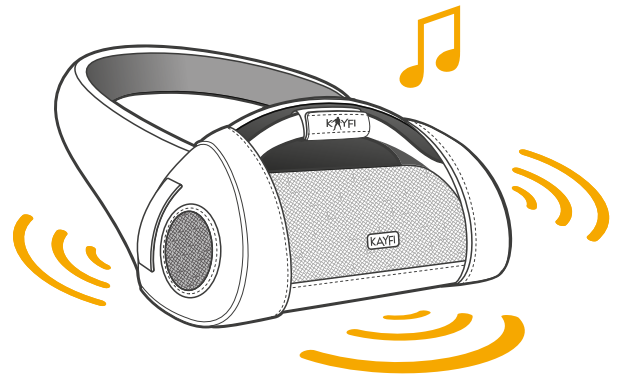

TAKE IT EVERYWHERE WITH YOU!

Thanks to its unique backpack specially designed to follow you everywhere you go, you will never have to leave your Boombox Kayfi behind. This french designed carry bag was created to withstand any rough situation thanks to its padded shoulder strap with a pocket to keep your smartphone. A strap at the waist allows you to adjust the hold of your bag to follow you in your dance movements, during your sports sessions, and more.

WATERPROOF IPX7

Rigorously tested to meet the criteria of the IPX7 protection index, the boombox is perfectly waterproof. It is water resistant, so it continues to work flawlessly when splashed or submerged. It is also protected against dust and sand. So you can take it to the beach or to the swimming pool. Outstanding sound quality!

A waterproof cover is also provided for rainy days to protect your boombox

UP TO 25H OF AUTONOMY

The Kayfi boombox provides up to 25 hours of play without recharging the battery. Enough to allow you to enjoy every moment of your day/evening to the rhythm of the music.

CLEAN AND ROBUST DESIGN

The boombox offers a sleek design with a sturdy handle for easy carrying. A touch of fun to recall the Kayfi DNA with colorful subwoofers that will not go unnoticed and leave no one indifferent. The carrying bag has been designed to follow you everywhere and therefore, it offers unflinching robustness. Above all, you can hear your music even when the boombox is inside, let the Kayfi power resonate!